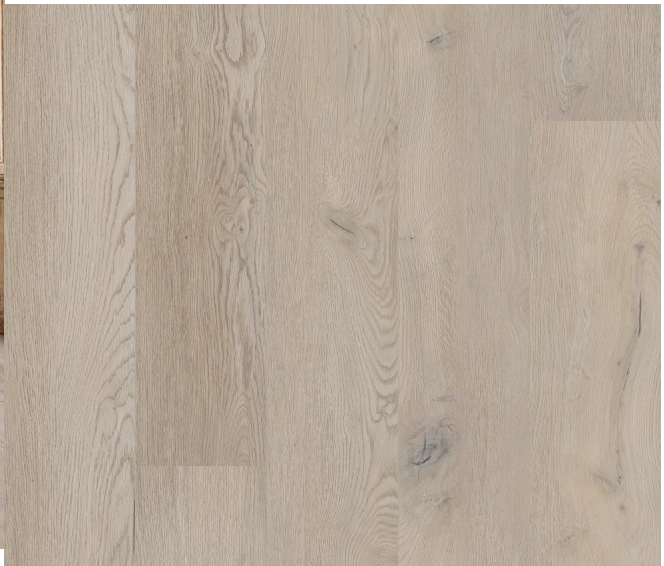

## Kantara

Ocjena: Nije još ocijenjeno

**Cijena**

€71.69

[Postavite pitanje o ovom proizvodu](#)

Opis

**Features**

Best in class wear resistance  
100% waterproof  
Reduces noise  
Extremely stable  
Embossed in register  
Bevels on the long sides  
Petproof  
Installation on any surface

**Product details**

Product Name: KANTARA  
Reference number: 50 LVREXL 2515  
Collection: XL-END  
Core: Sound Core®  
Underlayment: Attached Cork

**Installation**

Dimensions 2100 mm x 228 mm  
Thickness: 15.0 mm  
m<sup>2</sup>/box: 1.44 m<sup>2</sup>