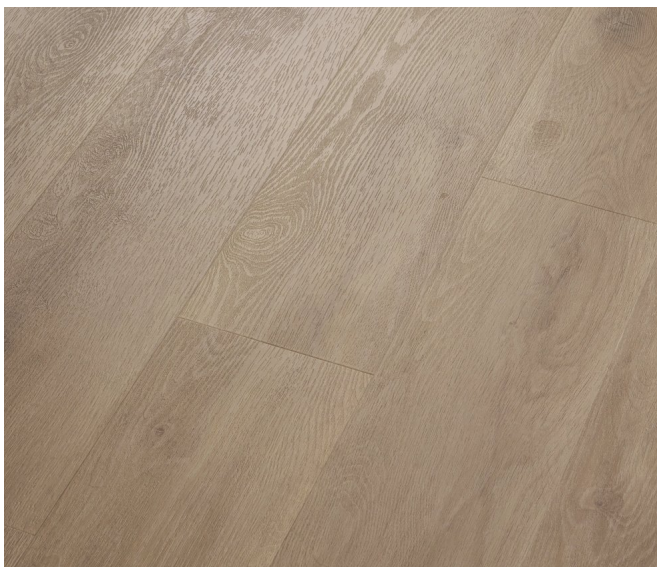

Meadow

Ocjena: Nije još ocijenjeno

Cijena

€49.79

[Postavite pitanje o ovom proizvodu](#)

Opis

Features

100% waterproof

Wear resistant

Petproof

Installation on any surface

Extremely stable

Product details

Product Name: MEADOW
Reference number: 50 LVP 804
Collection: Naturals 1200 Series
Core: Sound Core®
Underlayment: Attached Cork