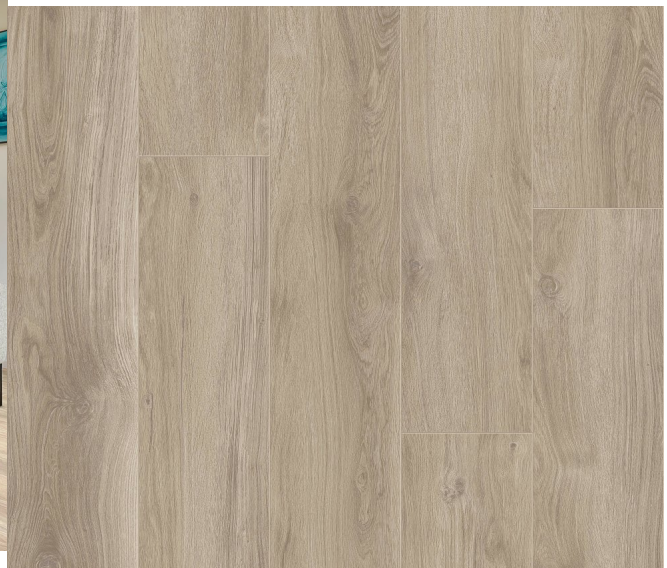

## Timber

Ocjena: Nije još ocijenjeno

**Cijena**

€49.90

[Postavite pitanje o ovom proizvodu](#)

Opis

**Features**

100% waterproof  
Wear resistant  
Petproof  
Installation on any surface  
Extremely stable

**Product details**

Product Name: TIMBER  
Reference number: 50 LVP 804  
Collection: Naturals 1200 Series  
Core: Sound Core®  
Underlayment: Attached Cork

**Installation**

Dimensions: 1220 mm x 182 mm  
Thickness: 8.0 mm  
m<sup>2</sup>/box: 2.66 m<sup>2</sup>